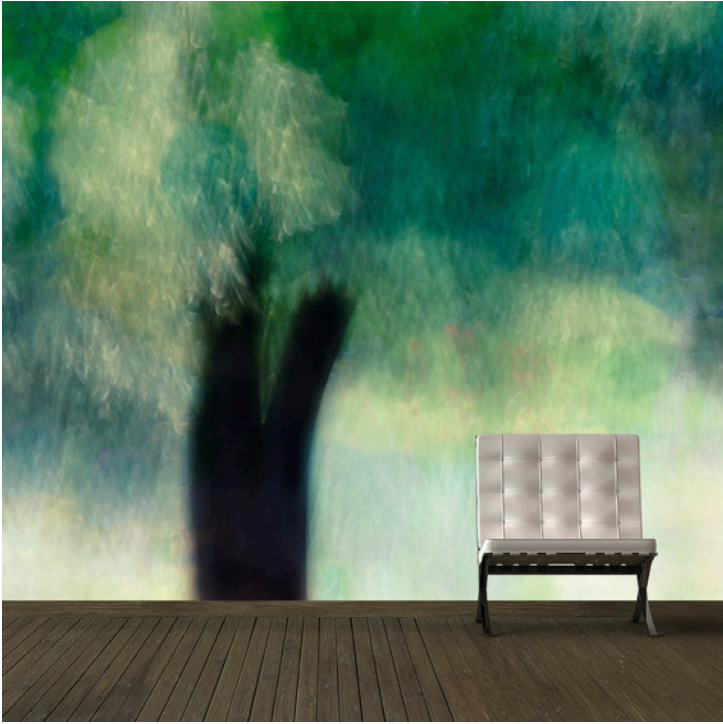

PATTERN: Vintage Garden

COLLECTION: Artist Series V

Part Number: AS5-008

Artist: Angela Cameron

We print to fit your specific wall size, therefore each order is individually priced. Each mural is broken down into panels that are approximately 48" wide. Installation is straightforward with marked, sequential panels that are easily double-cut on the wall. Please reference your project name and wall dimensions when requesting a quote.

RECOMMENDED SUBSTRATE: Resilience

Material: PVC Free Type II equivalent

Constructed of 30% Post Consumer Waste/
Latex Saturated Cellulose Fibers

Backing: Non-Woven

Total Weight: 25.92 oz. per linear yard

Width: 54"