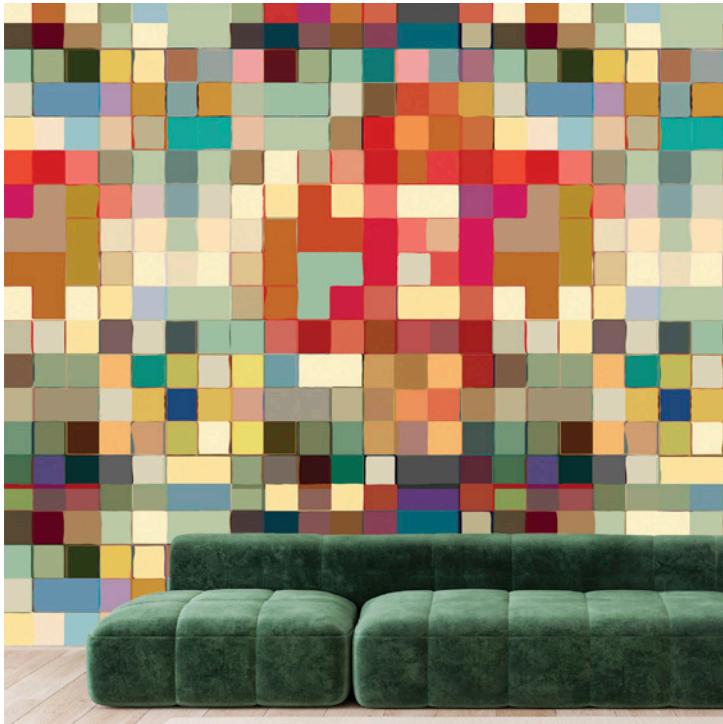

PATTERN: Cubed

COLLECTION: Artist Series V

Part Number: AS5-011

Artist: Angela Cameron

Rose -
AS5-011-1

Pastel -
AS5-011-2

We print to fit your specific wall size, therefore each order is individually priced. Each mural is broken down into panels that are approximately 48" wide. Installation is straightforward with marked, sequential panels that are easily double-cut on the wall. Please reference your project name and wall dimensions when requesting a quote.

RECOMMENDED SUBSTRATE: Look Linen

Material: Type II Vinyl

Backing: Poly-Cotton Woven

Total Weight: 21 oz. per linear yard

Width: 54"

Class A Fire Rating

ASTM E-84

Flame Spread: 10