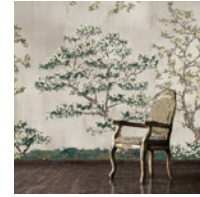

# PATTERN: Cherries in June

COLLECTION: Flora

AVAILABLE COLORWAYS

Lilac -  
FC-002-01

Ivory -  
FC-002-02

Wine -  
FC-002-03

We print to fit your specific wall size, therefore each order is individually priced. Each mural is broken down into panels that are approximately 48" wide. Installation is straightforward with marked, sequential panels that are easily double-cut on the wall. Please reference your project name and wall dimensions when requesting a quote.

RECOMMENDED SUBSTRATE: Gold Iridescent

Material: 100% polyester canvas with gold finish

PVC Free

Backing: Non-Woven

Total Weight: 16 oz per linear yard

Width: 54"

Class A Fire Rating

ASTM E84