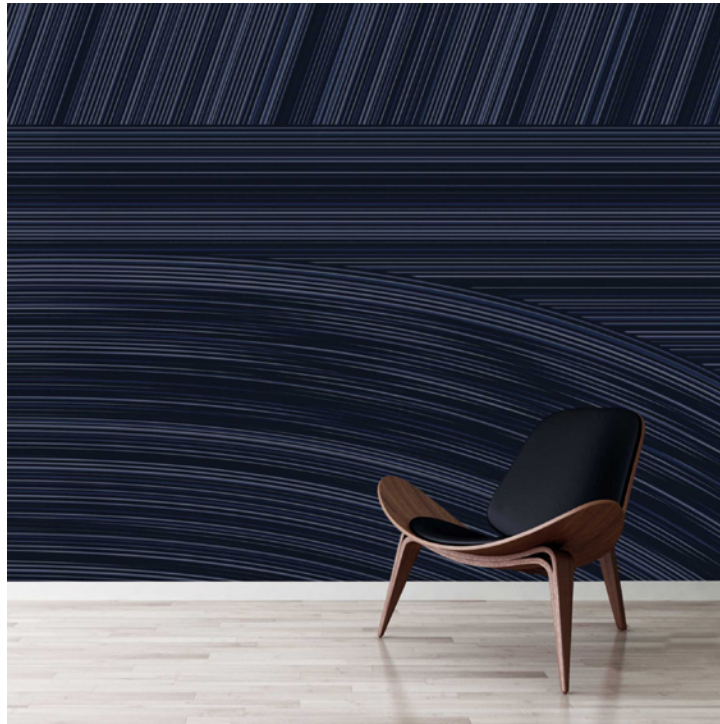

# PATTERN: 1965 - Jimi

COLLECTION: Grove Studio Collection

AVAILABLE COLORWAYS

Hero - LG024

Rum - LG025

Clove - LG026

Blonde - LG027

We print to fit your specific wall size, therefore each order is individually priced. Each mural is broken down into panels that are approximately 48" wide. Installation is straightforward with marked, sequential panels that are easily double-cut on the wall. Please reference your project name and wall dimensions when requesting a quote.

RECOMMENDED SUBSTRATE: Resilience

Material: PVC Free Type II equivalent

Constructed of 30% Post Consumer Waste/  
Latex Saturated Cellulose Fibers

Backing: Non-Woven

Total Weight: 25.92 oz. per linear yard