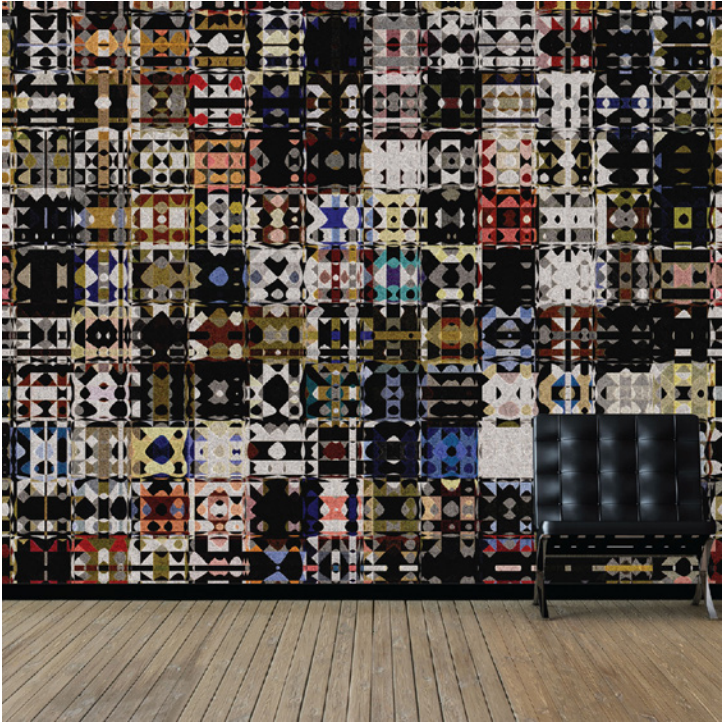

PATTERN: Bohemian

COLLECTION: Industrial

Part Number: Multi - NS045

We print to fit your specific wall size, therefore each order is individually priced. Each mural is broken down into panels that are approximately 48" wide. Installation is straightforward with marked, sequential panels that are easily double-cut on the wall. Please reference your project name and wall dimensions when requesting a quote.

RECOMMENDED SUBSTRATE: Blanc Sisal

Material: Natural Grasscloth

Backing: Paper

Width: 36"

Class A Fire Rating

ASTM E-84

Flame Spread: 10

Smoke Development: 15

look.
WALLS & INTERIORS

info@lookwalls.com

214 560 4220

1352 Chemical Street
Dallas, TX 75207

PATTERN: Bohemian

COLLECTION: Standards

Part Number: SS070

We print to fit your specific wall size, therefore each order is individually priced. Each mural is broken down into panels that are approximately 48" wide. Installation is straightforward with marked, sequential panels that are easily double-cut on the wall. Please reference your project name and wall dimensions when requesting a quote.

RECOMMENDED SUBSTRATE: Gold Iridescent

Material: 100% polyester canvas with gold finish

PVC Free

Backing: Non-Woven

Total Weight: 11lb per linear yard

Width: 54"

Class A Fire Rating

ASTM E84