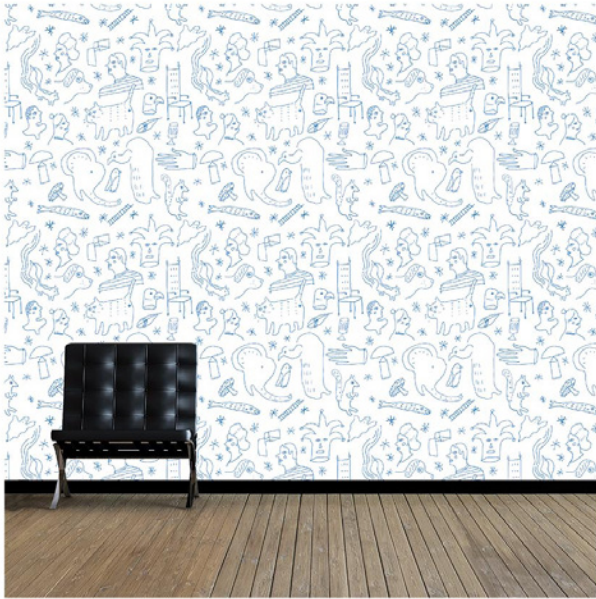

PATTERN: Doodle

COLLECTION: Artist Series II

AVAILABLE COLORWAYS

Black - RW007-01

Glacier - RW007-02

Red - RW007-03

Orange - RW007-04

Pink - RW007-05

We print to fit your specific wall size, therefore each order is individually priced. Each mural is broken down into panels that are approximately 48" wide. Installation is straightforward with marked, sequential panels that are easily double-cut on the wall. Please reference your project name and wall dimensions when requesting a quote.

RECOMMENDED SUBSTRATE: Look Linen

Material: Type II Vinyl

Backing: Poly-Cotton Woven

Total Weight: 21 oz. per linear yard

Width: 54"

Class A Fire Rating

ASTM E-84

Flame Spread: 10